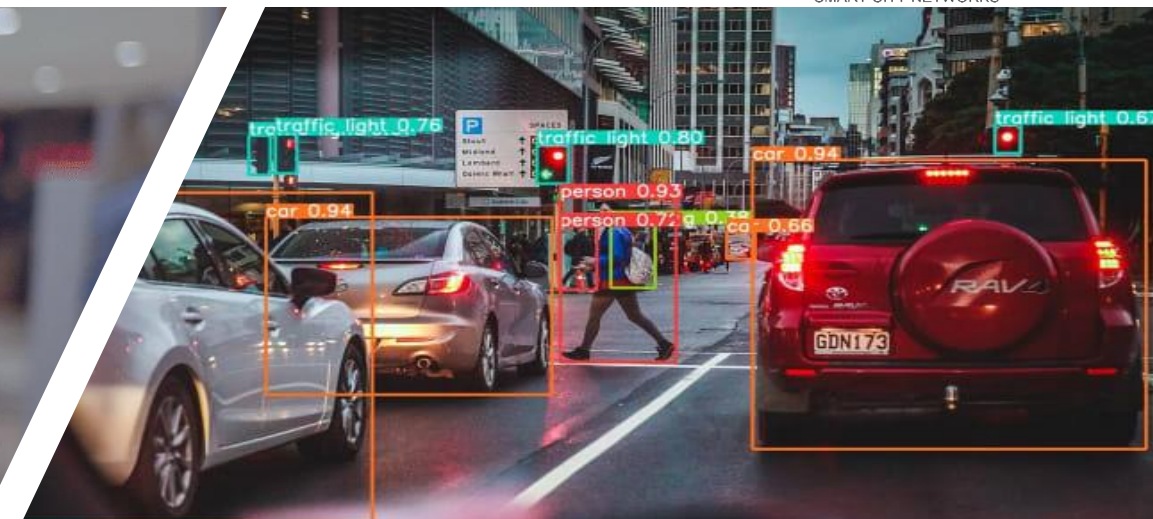

Violence Detected !!

96,5°F

תשתית תקשורת אחת למגוון אפליקציות ופתרונות ניטור בעיר

ACiIST
SMART CITY NETWORKS

Monitoring Spaces