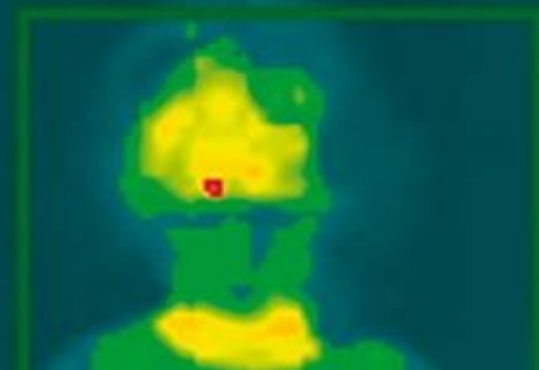

Violence Detected !!

96,5°F

תשתית תקשורת אחת למגוון אפליקציות ופתרונות ניטור בעיר

ACiIST
SMART CITY NETWORKS

Monitoring Spaces