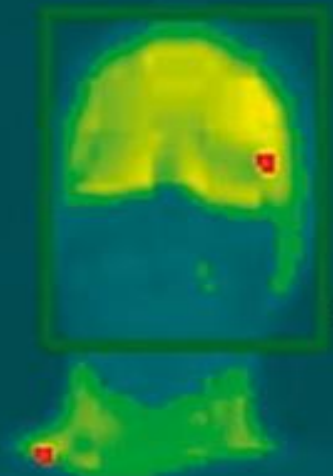

Violence Detected !!

96,5°F

תשתית תקשורת אחת למגוון אפליקציות ופתרונות ניטור בעיר

ACiIST
SMART CITY NETWORKS

Monitoring Spaces