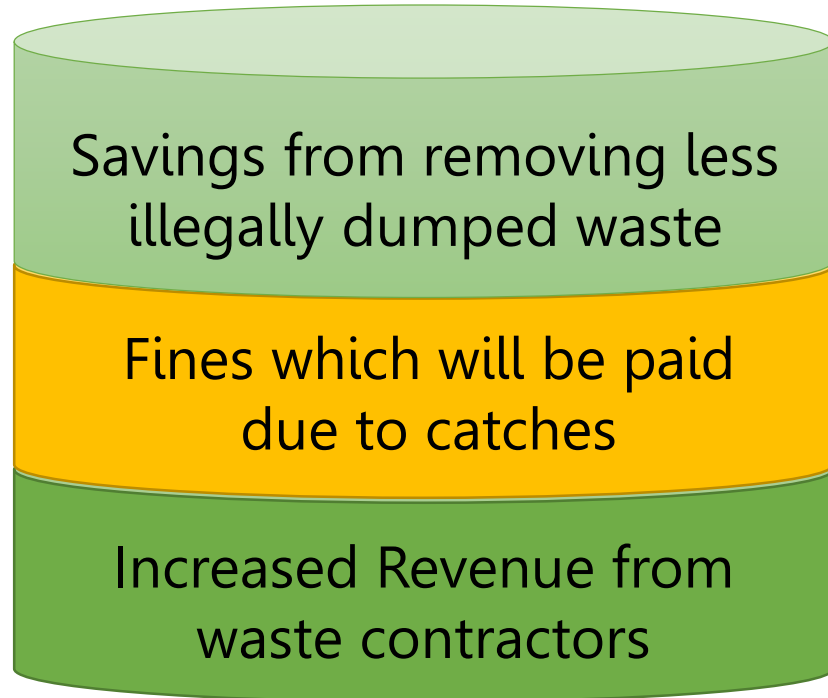

GSM HD camera

Watch Video

How It works

- 1 Buried seismic sensors are installed on the illegal dumping site
- 2 The sensors constantly monitors the area
- 3 Upon alarm detection- a remote hidden wireless camera is being triggered by the seismic sensors
- 4 Camera take a snapshot/video clip and send it immediately to cloud server / smartphone

System Advantages

Invisible System

Fog Resistant

Ultra Low Power

Maintenance free

Wind Resistant

-40°C - +85°C

- Reduce manpower required to monitor many sites simultaneously
- Reliable 24/7/365: Immune to environmental conditions
- Maintenance free + battery operated for months
- Simple and fast Installation, re-deployable
- Invisible system (covert surveillance)
- Cost effective

ROI – Return On Investment

How Do I return The Investment Of the System ?

Re-Deploy In a new site and start over...

Images From Real Systems

Images From Real Systems

Images From Real Systems

Images From Real Systems