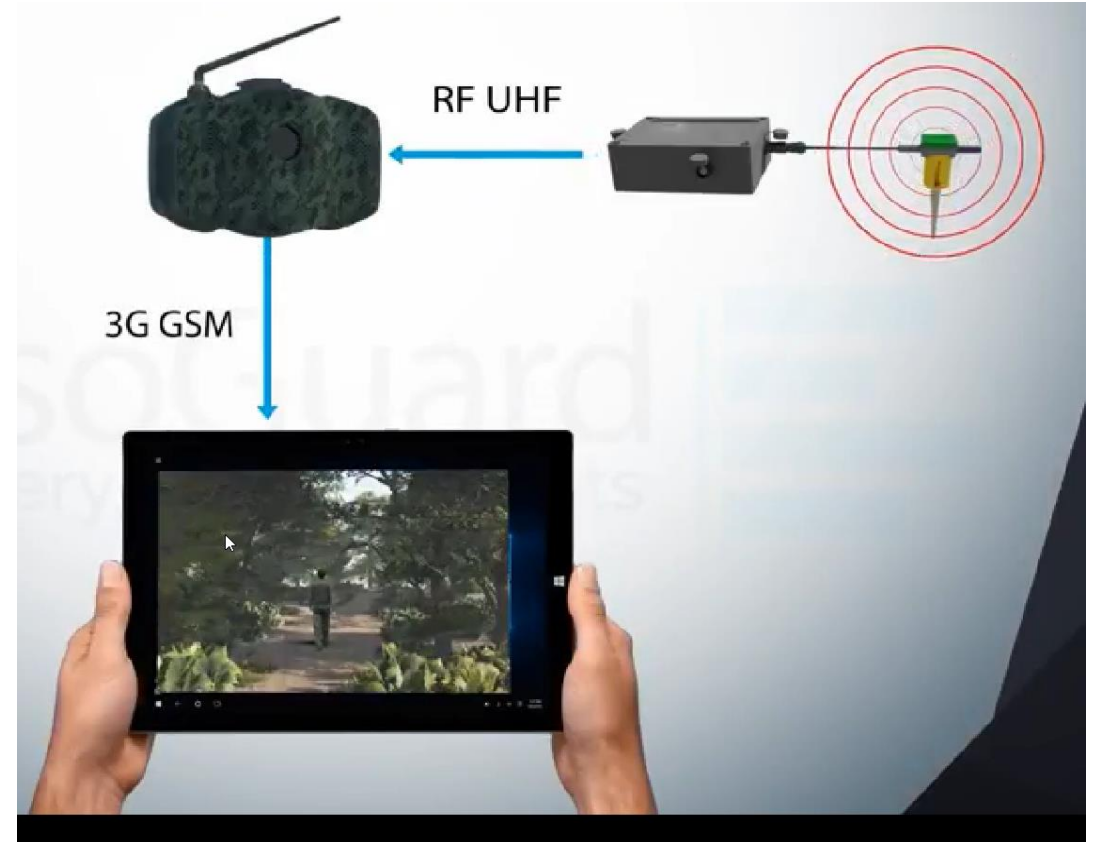

The Offered Solution- Covert Surveillance

Covert surveillance system based on wireless seismic sensors which installed (buried) on the illegal dumping area.

What's in the Kit:

Wireless Seismic Sensor

Wireless Receiver

GSM HD camera

Watch Video

How It works

- 1 Buried seismic sensors are installed on the illegal dumping site
- 2 The sensors constantly monitors the area
- 3 Upon alarm detection- a remote hidden wireless camera is being triggered by the seismic sensors
- 4 Camera take a snapshot/video clip and send it immediately to cloud server / smartphone