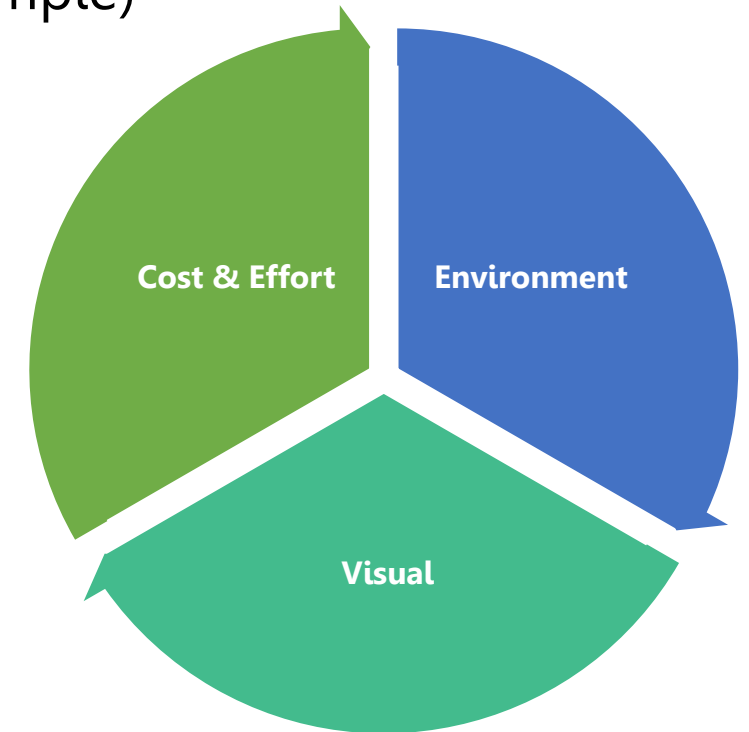

Law enforcement is difficult, especially in
Offenders often dump late at night to avoid the cost and inconvenience of proper waste disposal.

Illegal Dumping Impacts

1. Cost And Effort

- Removing illegally dumped waste
- Surveillance and law enforcement costs
- Subtracted revenue from waste contractors which should have paid if disposed legally (asbestos waste for example)

2. Visual Impact

- Reduce Real-estate prices
- Damage to municipality/government reputation
- Reduce tourism

3. Environmental Impact

- Water pollution
- Hazardous materials
- Harm to wildlife

Law Enforcement Challenges